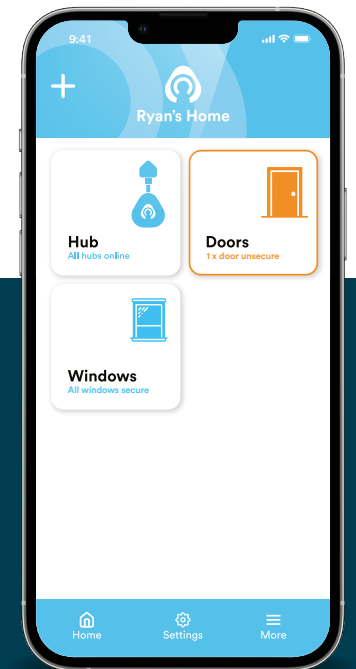

Be sure it's secure with Kubu Smart security sensors