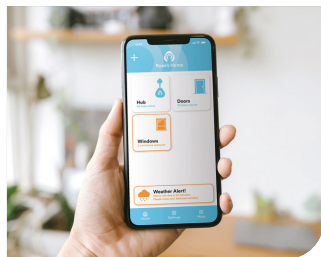

A range of high-security Smart sensors that monitor the status of your doors & windows in real time, alerting you if there's something wrong, and providing you peace-of-mind.

Smart Sensors for Doors

Our first-of-its-kind door sensor, fits seamlessly into your door lock that “Work’s with Kubu®”, remaining completely concealed to maintain the aesthetics of the door, while adding the benefits of Smart technology.

Smart Sensors for Windows

Kubu’s Revolutionary ‘Floating’ Window Sensor is designed to work hand in hand with a multi-point lock that ‘Works with Kubu®’, to provide second-to-none physical security, with the added benefit of Smart technology.

Features & Benefits

Smart Sensors

- See at a glance if your doors and windows are: Locked, Unlocked, Open, Closed or even in Vent Mode.
- Low Maintenance / Calibration FREE
- Tamper detection built in
- Completely concealed