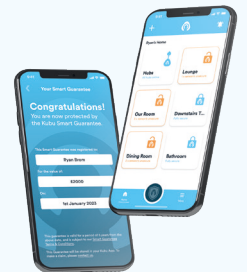

Smart Benefits

- 10-Year mechanical warranty.
- Smart Security Guarantee worth £2000!
- Can offer a reduction on home insurance premiums.