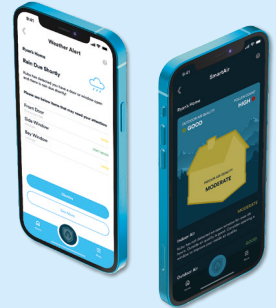

A range of high-security Smart sensors that monitor the status of your doors & windows in real time, alerting you if there's something wrong, and providing you peace-of-mind.

Smart Sensors for Doors

Our first-of-its-kind door sensor, fits seamlessly into your door lock that “Work’s with Kubu®”, remaining completely concealed to maintain the aesthetics of the door, while adding the benefits of Smart technology.

Smart Sensors for Windows

Kubu’s Revolutionary ‘Floating’ Window Sensor is designed to work hand in hand with a multi-point lock that ‘Works with Kubu®’, to provide second-to-none physical security, with the added benefit of Smart technology.

Features & Benefits

Smart Sensors

- See at a glance if your doors and windows are: Locked, Unlocked, Open, Closed or even in Vent Mode.
- Low Maintenance / Calibration FREE
- Tamper detection built in
- Completely concealed

Smart Alerts

- SureSecure™ geofence alerts.
- Share sensor status with family, friends, carers, landlords...
- Scheduled notifications.
- Under-attack alerts*.
- Lifestyle enhancement alerts*.

Smart Control