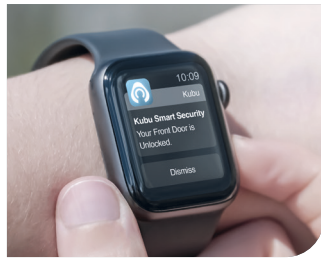

Why You Should Choose Kubu® Smart Security

See at a glance if your doors & windows are locked...

From anywhere in the world...

At any time, day or night...

For all the doors & windows in your home...

And any other homes that matter to you!

Never leave home while you're not fully secure.

Get notified when something is locked or unlocked...

Or if someone is tampering with your doors or windows...

Even schedule alerts for a time that suits you.

A range of high-security Smart sensors that monitor the status of your doors & windows in real time, alerting you if there's something wrong, and providing you peace-of-mind.

Smart Sensors for Doors

Our first-of-its-kind door sensor, fits seamlessly into your door lock that “Work’s with Kubu®”, remaining completely concealed to maintain the aesthetics of the door, while adding the benefits of Smart technology.

Smart Sensors for Windows

Kubu’s Revolutionary ‘Floating’ Window Sensor is designed to work hand in hand with a multi-point lock that ‘Works with Kubu®’, to provide second-to-none physical security, with the added benefit of Smart technology.